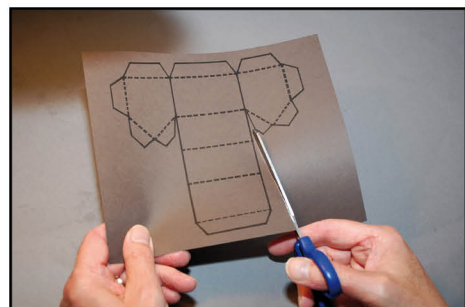

YOU WILL NEED:

- TEMPLATE 1 PRINTED ONTO WHITE CARD
- TEMPLATE 2 AND 3 PRINTED ONTO BROWN CARD
- SCISSORS
- COLOURED PENCILS OR FELT TIPS
- DOUBLE-SIDED TAPE OR TAPE

STEP 1: COLOUR IN AND CUT OUT TEMPLATE 1

STEP 2: ROLL THE TABS INTO LOOPS BIG ENOUGH FOR YOUR FINGER, AND TAPE IT IN PLACE

STEP 3: STICK LOOPS ON THE BACK OF ANIMALS AND NOAH

STEP 4: CUT OUT TEMPLATE 2 AND 3

FOR A SHORTER SESSION: PRE-CUT TEMPLATES
FOR A SHORTER SESSION STILL: JUST MAKE THE ANIMAL
FINGER PUPPETS; DON'T MAKE THE ARK