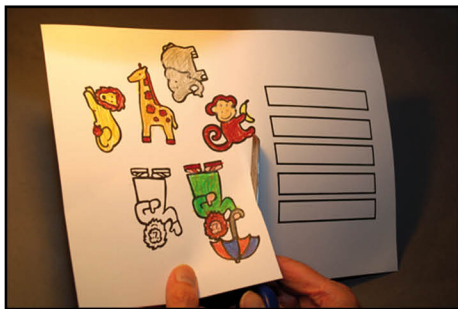

•

Enoch walked
• faithfully
with God
Genesis 5:24

•

Enoch walked
• faithfully
with God
Genesis 5:24

•

Enoch walked
• faithfully
with God
Genesis 5:24

NOAH'S ARK

GENESIS 6:1 - 9:29

YOU WILL NEED:

- TEMPLATE 1 PRINTED ONTO WHITE CARD
- TEMPLATE 2 AND 3 PRINTED ONTO BROWN CARD
- SCISSORS
- COLOURED PENCILS OR FELT TIPS
- DOUBLE-SIDED TAPE OR TAPE

STEP 1: COLOUR IN AND CUT OUT TEMPLATE 1

STEP 2: ROLL THE TABS INTO LOOPS BIG ENOUGH FOR YOUR FINGER, AND TAPE IT IN PLACE

STEP 3: STICK LOOPS ON THE BACK OF ANIMALS AND NOAH

STEP 4: CUT OUT TEMPLATE 2 AND 3

FOR A SHORTER SESSION: PRE-CUT TEMPLATES
FOR A SHORTER SESSION STILL: JUST MAKE THE ANIMAL
FINGER PUPPETS; DON'T MAKE THE ARK

STEP 9: STICK THE TAB OF THE RECTANGLE ONTO THE MARKED AREA OF TEMPLATE 2

STEP 10: FOLD OUT BOTTOM TABS OF HOUSE SHAPE

STEP 11: STICK HOUSE ON TOP OF RECTANGLE

NOAH IS A TRAGIC STORY ABOUT HOW BAD PEOPLE HAD BECOME, AND GOD'S JUDGEMENT AGAINST PEOPLE'S EVIL. THEY HAD A CHANCE TO REPENT AND ESCAPE BUT THEY WOULD NOT TAKE IT