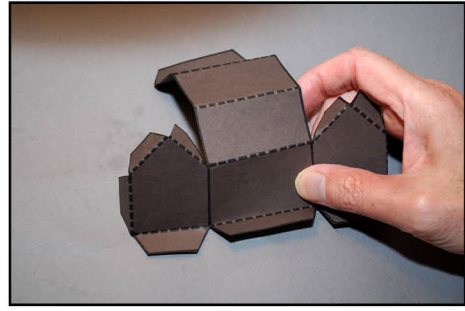

YOU WILL NEED:

- TEMPLATE 1 PRINTED ONTO WHITE CARD
- TEMPLATE 2 AND 3 PRINTED ONTO BROWN CARD
- SCISSORS
- COLOURED PENCILS OR FELT TIPS
- DOUBLE-SIDED TAPE OR TAPE

STEP 1: COLOUR IN AND CUT OUT TEMPLATE 1

STEP 2: ROLL THE TABS INTO LOOPS BIG ENOUGH FOR YOUR FINGER, AND TAPE IT IN PLACE

STEP 3: STICK LOOPS ON THE BACK OF ANIMALS AND NOAH

STEP 4: CUT OUT TEMPLATE 2 AND 3

FOR A SHORTER SESSION: PRE-CUT TEMPLATES
FOR A SHORTER SESSION STILL: JUST MAKE THE ANIMAL
FINGER PUPPETS; DON'T MAKE THE ARK

STEP 5: CUT RIGHT INTO TABS UP TILL THE DOTTED LINE

STEP 6: FOLD ALONG THE DOTTED LINES OF TEMPLATE 2 AND 3

STEP 7: FOLD TEMPLATE 2 TO MAKE THE ARK BOTTOM, AND STICK IT TOGETHER USING THE TABS

STEP 8: FOLD TEMPLATE 3 INTO THE HOUSE SHAPE, AND STICK IT TOGETHER USING THE TABS