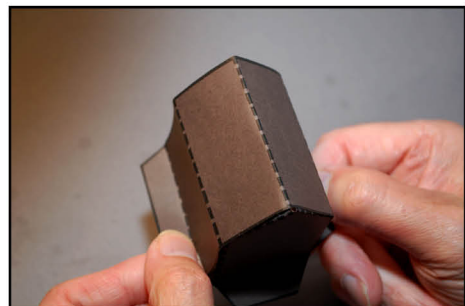

STEP 5: CUT RIGHT INTO TABS UP TILL THE DOTTED LINE

STEP 6: FOLD ALONG THE DOTTED LINES OF TEMPLATE 2 AND 3

STEP 7: FOLD TEMPLATE 2 TO MAKE THE ARK BOTTOM, AND STICK IT TOGETHER USING THE TABS

STEP 8: FOLD TEMPLATE 3 INTO THE HOUSE SHAPE, AND STICK IT TOGETHER USING THE TABS

STEP 9: STICK THE TAB OF THE RECTANGLE ONTO THE MARKED AREA OF TEMPLATE 2

STEP 10: FOLD OUT BOTTOM TABS OF HOUSE SHAPE

STEP 11: STICK HOUSE ON TOP OF RECTANGLE

NOAH IS A TRAGIC STORY ABOUT HOW BAD PEOPLE HAD BECOME, AND GOD'S JUDGEMENT AGAINST PEOPLE'S EVIL. THEY HAD A CHANCE TO REPENT AND ESCAPE BUT THEY WOULD NOT TAKE IT