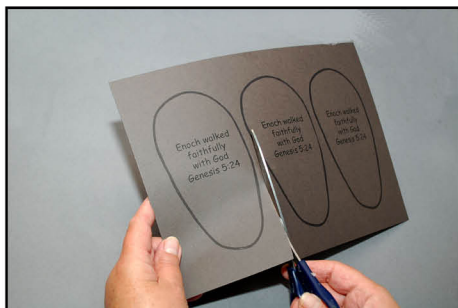

ENOCH WALKED WITH GOD

GENESIS 5:18-24

YOU WILL NEED:

- TEMPLATE PRINTED ONTO BROWN CARD
- HOLE PUNCH
- PIPE CLEANER
- BEADS
- TAPE

STEP 1: CUT OUT SANDAL SHAPE FROM TEMPLATE

STEP 2: PUNCH HOLE ON THE THREE MARKED DOTS ON THE TEMPLATE

STEP 3: FOLD THE PIPE CLEANER IN HALF

STEP 4: PARTIALLY TWIST IT

STEP 5: PUSH THE TWISTED END INTO THE TOP HOLE INTO THE TOP HOLE

STEP 6: BEND IT DOWN ON THE UNDER SIDE

STEP 7: THREAD BEADS ONTO THE TWO ENDS OF THE PIPE CLEANER

STEP 8: THREAD PIPE CLEANER ENDS INTO THE OTHER HOLES AND BEND THEM OVER ON THE UNDERSIDE. TAPE THEM IN PLACE IF NECESSARY

**FOR A SHORTER SESSION:
PREPARE STEP 1 AND 2**

**ENOCH LOVED GOD AND
HE DID WHAT HE SAID,
EVEN WHEN OTHER
PEOPLE DIDN'T. GOD
TOOK HIM TO HEAVEN TO
BE WITH HIM**

STEP 9: STICK THE TAB OF THE RECTANGLE ONTO THE MARKED AREA OF TEMPLATE 2

STEP 10: FOLD OUT BOTTOM TABS OF HOUSE SHAPE

STEP 11: STICK HOUSE ON TOP OF RECTANGLE

NOAH IS A TRAGIC STORY ABOUT HOW BAD PEOPLE HAD BECOME, AND GOD'S JUDGEMENT AGAINST PEOPLE'S EVIL. THEY HAD A CHANCE TO REPENT AND ESCAPE BUT THEY WOULD NOT TAKE IT