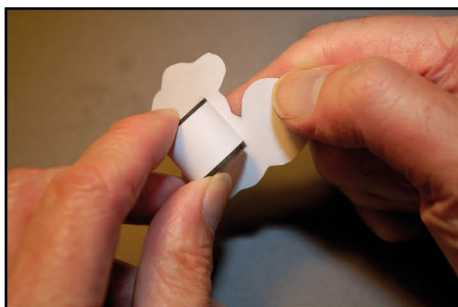

YOU WILL NEED:

- TEMPLATE 1 PRINTED ONTO WHITE CARD
- TEMPLATE 2 AND 3 PRINTED ONTO BROWN CARD
- SCISSORS
- COLOURED PENCILS OR FELT TIPS
- DOUBLE-SIDED TAPE OR TAPE

STEP 1: COLOUR IN AND CUT OUT TEMPLATE 1

STEP 2: ROLL THE TABS INTO LOOPS BIG ENOUGH FOR YOUR FINGER, AND TAPE IT IN PLACE

STEP 3: STICK LOOPS ON THE BACK OF ANIMALS AND NOAH

STEP 4: CUT OUT TEMPLATE 2 AND 3

FOR A SHORTER SESSION: PRE-CUT TEMPLATES
FOR A SHORTER SESSION STILL: JUST MAKE THE ANIMAL
FINGER PUPPETS; DON'T MAKE THE ARK