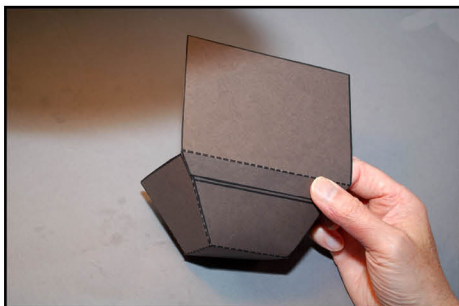

STEP 5: CUT RIGHT INTO TABS UP TILL THE DOTTED LINE

STEP 6: FOLD ALONG THE DOTTED LINES OF TEMPLATE 2 AND 3

STEP 7: FOLD TEMPLATE 2 TO MAKE THE ARK BOTTOM, AND STICK IT TOGETHER USING THE TABS

STEP 8: FOLD TEMPLATE 3 INTO THE HOUSE SHAPE, AND STICK IT TOGETHER USING THE TABS

STEP 9: STICK THE TAB OF THE RECTANGLE ONTO THE MARKED AREA OF TEMPLATE 2

STEP 10: FOLD OUT BOTTOM TABS OF HOUSE SHAPE

STEP 11: STICK HOUSE ON TOP OF RECTANGLE

NOAH IS A TRAGIC STORY ABOUT HOW BAD PEOPLE HAD BECOME, AND GOD'S JUDGEMENT AGAINST PEOPLE'S EVIL. THEY HAD A CHANCE TO REPENT AND ESCAPE BUT THEY WOULD NOT TAKE IT