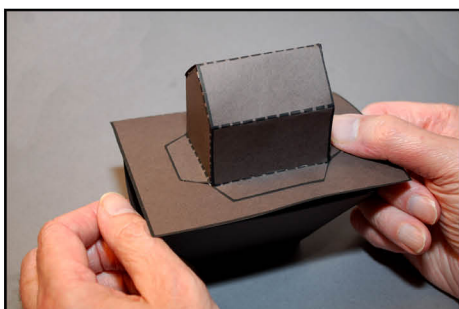

STEP 5: CUT RIGHT INTO TABS UP TILL THE DOTTED LINE

STEP 6: FOLD ALONG THE DOTTED LINES OF TEMPLATE 2 AND 3

STEP 7: FOLD TEMPLATE 2 TO MAKE THE ARK BOTTOM, AND STICK IT TOGETHER USING THE TABS

STEP 8: FOLD TEMPLATE 3 INTO THE HOUSE SHAPE, AND STICK IT TOGETHER USING THE TABS

STEP 9: STICK THE TAB OF THE RECTANGLE ONTO THE MARKED AREA OF TEMPLATE 2

STEP 10: FOLD OUT BOTTOM TABS OF HOUSE SHAPE

STEP 11: STICK HOUSE ON TOP OF RECTANGLE

NOAH IS A TRAGIC STORY ABOUT HOW BAD PEOPLE HAD BECOME, AND GOD'S JUDGEMENT AGAINST PEOPLE'S EVIL. THEY HAD A CHANCE TO REPENT AND ESCAPE BUT THEY WOULD NOT TAKE IT