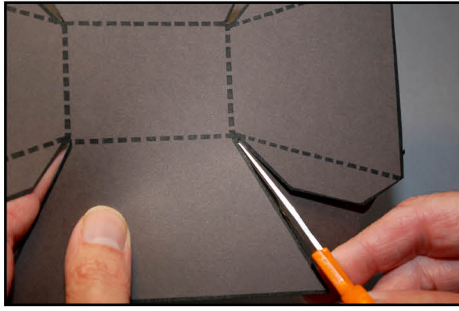

YOU WILL NEED:

- TEMPLATE 1 PRINTED ONTO WHITE CARD
- TEMPLATE 2 AND 3 PRINTED ONTO BROWN CARD
- SCISSORS
- COLOURED PENCILS OR FELT TIPS
- DOUBLE-SIDED TAPE OR TAPE

STEP 1: COLOUR IN AND CUT OUT TEMPLATE 1

STEP 2: ROLL THE TABS INTO LOOPS BIG ENOUGH FOR YOUR FINGER, AND TAPE IT IN PLACE

STEP 3: STICK LOOPS ON THE BACK OF ANIMALS AND NOAH

STEP 4: CUT OUT TEMPLATE 2 AND 3

FOR A SHORTER SESSION: PRE-CUT TEMPLATES
FOR A SHORTER SESSION STILL: JUST MAKE THE ANIMAL
FINGER PUPPETS; DON'T MAKE THE ARK

STEP 5: CUT RIGHT INTO TABS UP TILL THE DOTTED LINE

STEP 6: FOLD ALONG THE DOTTED LINES OF TEMPLATE 2 AND 3

STEP 7: FOLD TEMPLATE 2 TO MAKE THE ARK BOTTOM, AND STICK IT TOGETHER USING THE TABS

STEP 8: FOLD TEMPLATE 3 INTO THE HOUSE SHAPE, AND STICK IT TOGETHER USING THE TABS