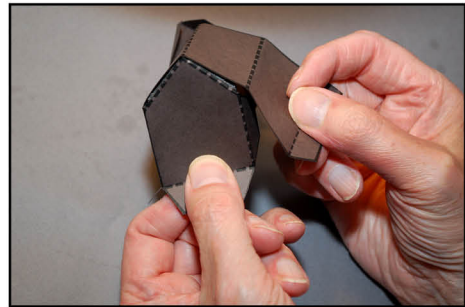

YOU WILL NEED:

- TEMPLATE 1 PRINTED ONTO WHITE CARD
- TEMPLATE 2 AND 3 PRINTED ONTO BROWN CARD
- SCISSORS
- COLOURED PENCILS OR FELT TIPS
- DOUBLE-SIDED TAPE OR TAPE

STEP 1: COLOUR IN AND CUT OUT TEMPLATE 1

STEP 2: ROLL THE TABS INTO LOOPS BIG ENOUGH FOR YOUR FINGER, AND TAPE IT IN PLACE

STEP 3: STICK LOOPS ON THE BACK OF ANIMALS AND NOAH

STEP 4: CUT OUT TEMPLATE 2 AND 3

FOR A SHORTER SESSION: PRE-CUT TEMPLATES
FOR A SHORTER SESSION STILL: JUST MAKE THE ANIMAL
FINGER PUPPETS; DON'T MAKE THE ARK

STEP 5: CUT RIGHT INTO TABS UP TILL THE DOTTED LINE

STEP 6: FOLD ALONG THE DOTTED LINES OF TEMPLATE 2 AND 3

STEP 7: FOLD TEMPLATE 2 TO MAKE THE ARK BOTTOM, AND STICK IT TOGETHER USING THE TABS

STEP 8: FOLD TEMPLATE 3 INTO THE HOUSE SHAPE, AND STICK IT TOGETHER USING THE TABS