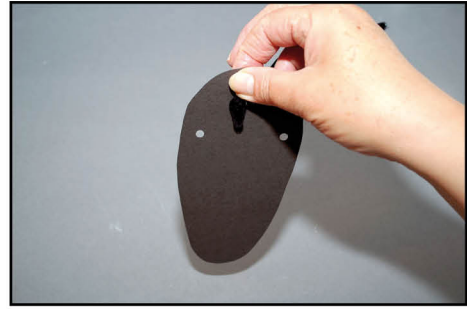

ENOCH WALKED WITH GOD

GENESIS 5:18-24

YOU WILL NEED:

- TEMPLATE PRINTED ONTO BROWN CARD
- HOLE PUNCH
- PIPE CLEANER
- BEADS
- TAPE

STEP 1: CUT OUT SANDAL SHAPE FROM TEMPLATE

STEP 2: PUNCH HOLE ON THE THREE MARKED DOTS ON THE TEMPLATE

STEP 3: FOLD THE PIPE CLEANER IN HALF

STEP 4: PARTIALLY TWIST IT

STEP 5: PUSH THE TWISTED END INTO THE TOP HOLE INTO THE TOP HOLE

STEP 6: BEND IT DOWN ON THE UNDER SIDE

STEP 7: THREAD BEADS ONTO THE TWO ENDS OF THE PIPE CLEANER

STEP 8: THREAD PIPE CLEANER ENDS INTO THE OTHER HOLES AND BEND THEM OVER ON THE UNDERSIDE. TAPE THEM IN PLACE IF NECESSARY

**FOR A SHORTER SESSION:
PREPARE STEP 1 AND 2**

**ENOCH LOVED GOD AND
HE DID WHAT HE SAID,
EVEN WHEN OTHER
PEOPLE DIDN'T. GOD
TOOK HIM TO HEAVEN TO
BE WITH HIM**

STEP 9: STICK THE TAB OF THE RECTANGLE ONTO THE MARKED AREA OF TEMPLATE 2

STEP 10: FOLD OUT BOTTOM TABS OF HOUSE SHAPE

STEP 11: STICK HOUSE ON TOP OF RECTANGLE

NOAH IS A TRAGIC STORY ABOUT HOW BAD PEOPLE HAD BECOME, AND GOD'S JUDGEMENT AGAINST PEOPLE'S EVIL. THEY HAD A CHANCE TO REPENT AND ESCAPE BUT THEY WOULD NOT TAKE IT