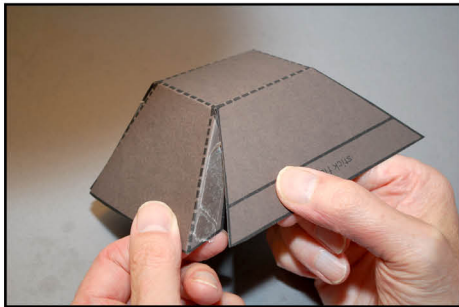

YOU WILL NEED:

- TEMPLATE 1 PRINTED ONTO WHITE CARD
- TEMPLATE 2 AND 3 PRINTED ONTO BROWN CARD
- SCISSORS
- COLOURED PENCILS OR FELT TIPS
- DOUBLE-SIDED TAPE OR TAPE

STEP 1: COLOUR IN AND CUT OUT TEMPLATE 1

STEP 2: ROLL THE TABS INTO LOOPS BIG ENOUGH FOR YOUR FINGER, AND TAPE IT IN PLACE

STEP 3: STICK LOOPS ON THE BACK OF ANIMALS AND NOAH

STEP 4: CUT OUT TEMPLATE 2 AND 3

FOR A SHORTER SESSION: PRE-CUT TEMPLATES
FOR A SHORTER SESSION STILL: JUST MAKE THE ANIMAL
FINGER PUPPETS; DON'T MAKE THE ARK

STEP 5: CUT RIGHT INTO TABS UP TILL THE DOTTED LINE

STEP 6: FOLD ALONG THE DOTTED LINES OF TEMPLATE 2 AND 3

STEP 7: FOLD TEMPLATE 2 TO MAKE THE ARK BOTTOM, AND STICK IT TOGETHER USING THE TABS

STEP 8: FOLD TEMPLATE 3 INTO THE HOUSE SHAPE, AND STICK IT TOGETHER USING THE TABS