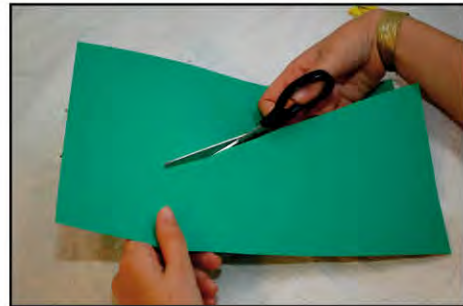

TEN PLAGUES

EXODUS 7:14-11:10

YOU WILL NEED:

- TEMPLATE PRINTED ONTO CARDSTOCK
- COLOURED PENCILS OR FELT TIPS
- SCISSORS
- TAPE

STEP 1: COLOUR IN TEMPLATE

STEP 2: CUT OUT TEMPLATE

STEP 3: FOLD TEMPLATE ALONG THE DOTTED LINES

STEP 4: STICK THE TAB ONTO THE OTHER SIDE TO MAKE A PYRAMID

FOR A SHORTER SESSION:
PREPARE STEP 2

THE BURNING BUSH EXODUS 3:1-22

YOU WILL NEED:

- GREEN PAPER OR CARD
- SCISSORS
- GLUE
- RED, YELLOW AND ORANGE TISSUE PAPER
- TAPE

STEP 1: CUT GREEN PAPER DIAGONALLY IN HALF

STEP 2: MAKE A SERIES OF CUTS INTO THE PAPER TO MAKE A FRINGE EFFECT

STEP 3: GLUE TISSUE PAPER ONTO THE UNCUT AREA OF THE PAPER

STEP 4: ROLL THE PAPER FROM THE WIDE END TO THE NARROW END