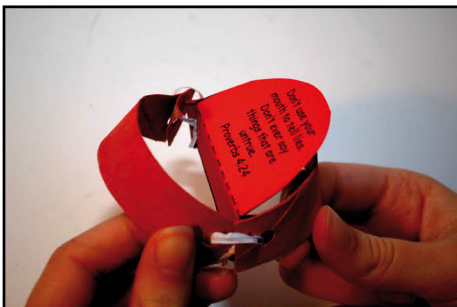

FOR A SHORTER SESSION:  
PREPARE STEP 1 TO 4

STEP 1: CUT OFF PIECE OF KITCHEN ROLL OR TOILET ROLL

STEP 2: CUT OUT SECTION OF THE MIDDLE OF THE RING

STEP 3: SLICE THE PIECE ACROSS THE MIDDLE TO MAKE TWO PIECES

STEP 4: PUNCH A HOLE IN EACH CORNER

GOD WANTS US TO TELL THE TRUTH, BECAUSE LIES BRING A LOT OF HURT TO OURSELVES AND OTHERS

**STEP 5: PAINT THE PIECES RED**

**STEP 6: TIE THEM TOGETHER USING TIEWRAPS OR THREAD TO MAKE GUMS**

**STEP 7: CUT OUT TONGUE FROM TEMPLATE 2**

**STEP 8: FOLD IT ALONG THE DOTTED LINES**

**STEP 9: TAPE THE TABS ONTO THE BACK OF THE BOTTOM GUM**

**STEP 10: CUT OUT TEETH FROM TEMPLATE 2**

**STEP 11: STICK THEM ONTO EACH GUM**