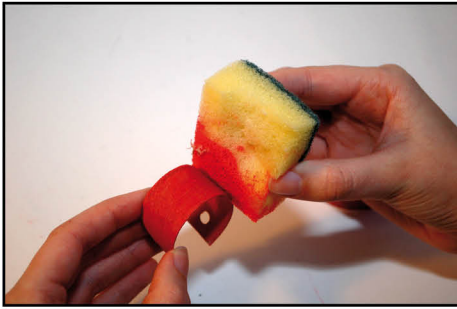

FOR A SHORTER SESSION:  
PREPARE STEP 1 TO 4

STEP 1: CUT OFF PIECE OF KITCHEN ROLL OR TOILET ROLL

STEP 2: CUT OUT SECTION OF THE MIDDLE OF THE RING

STEP 3: SLICE THE PIECE ACROSS THE MIDDLE TO MAKE TWO PIECES

STEP 4: PUNCH A HOLE IN EACH CORNER

GOD WANTS US TO TELL THE TRUTH, BECAUSE LIES BRING A LOT OF HURT TO OURSELVES AND OTHERS

**STEP 5: PAINT THE PIECES RED**

**STEP 6: TIE THEM TOGETHER USING TIEWRAPS OR THREAD TO MAKE GUMS**

**STEP 7: CUT OUT TONGUE FROM TEMPLATE 2**

**STEP 8: FOLD IT ALONG THE DOTTED LINES**

**STEP 9: TAPE THE TABS ONTO THE BACK OF THE BOTTOM GUM**

**STEP 10: CUT OUT TEETH FROM TEMPLATE 2**

**STEP 11: STICK THEM ONTO EACH GUM**