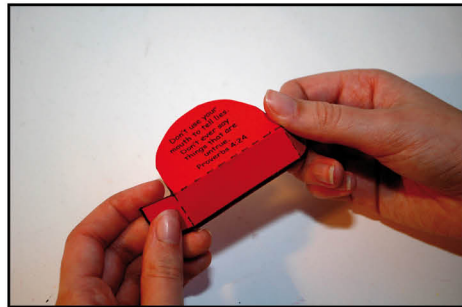

FOR A SHORTER SESSION:  
PREPARE STEP 1 TO 4

STEP 1: CUT OFF PIECE OF KITCHEN ROLL OR TOILET ROLL

STEP 2: CUT OUT SECTION OF THE MIDDLE OF THE RING

STEP 3: SLICE THE PIECE ACROSS THE MIDDLE TO MAKE TWO PIECES

STEP 4: PUNCH A HOLE IN EACH CORNER

GOD WANTS US TO TELL THE TRUTH, BECAUSE LIES BRING A LOT OF HURT TO OURSELVES AND OTHERS

**STEP 5: PAINT THE PIECES RED**

**STEP 6: TIE THEM TOGETHER USING TIEWRAPS OR THREAD TO MAKE GUMS**

**STEP 7: CUT OUT TONGUE FROM TEMPLATE 2**

**STEP 8: FOLD IT ALONG THE DOTTED LINES**

**STEP 9: TAPE THE TABS ONTO THE BACK OF THE BOTTOM GUM**

**STEP 10: CUT OUT TEETH FROM TEMPLATE 2**

**STEP 11: STICK THEM ONTO EACH GUM**