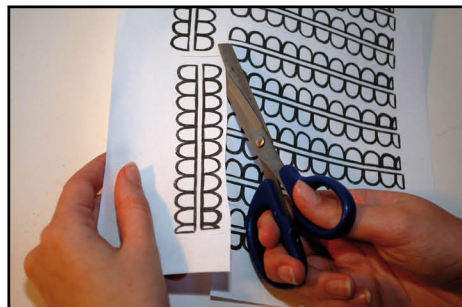

FOR A SHORTER SESSION:  
PREPARE STEP 1 TO 4

STEP 1: CUT OFF PIECE OF KITCHEN ROLL OR TOILET ROLL

STEP 2: CUT OUT SECTION OF THE MIDDLE OF THE RING

STEP 3: SLICE THE PIECE ACROSS THE MIDDLE TO MAKE TWO PIECES

STEP 4: PUNCH A HOLE IN EACH CORNER

GOD WANTS US TO TELL THE TRUTH, BECAUSE LIES BRING A LOT OF HURT TO OURSELVES AND OTHERS

**STEP 5: PAINT THE PIECES RED**

**STEP 6: TIE THEM TOGETHER USING TIEWRAPS OR THREAD TO MAKE GUMS**

**STEP 7: CUT OUT TONGUE FROM TEMPLATE 2**

**STEP 8: FOLD IT ALONG THE DOTTED LINES**

**STEP 9: TAPE THE TABS ONTO THE BACK OF THE BOTTOM GUM**

**STEP 10: CUT OUT TEETH FROM TEMPLATE 2**

**STEP 11: STICK THEM ONTO EACH GUM**