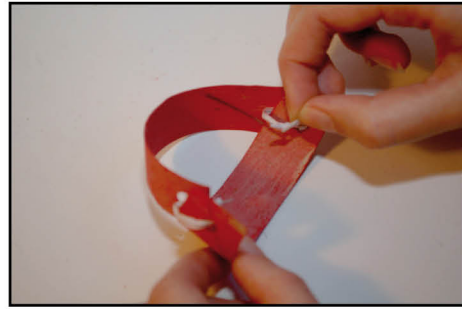

FOR A SHORTER SESSION:  
PREPARE STEP 1 TO 4

STEP 1: CUT OFF PIECE OF KITCHEN ROLL OR TOILET ROLL

STEP 2: CUT OUT SECTION OF THE MIDDLE OF THE RING

STEP 3: SLICE THE PIECE ACROSS THE MIDDLE TO MAKE TWO PIECES

STEP 4: PUNCH A HOLE IN EACH CORNER

GOD WANTS US TO TELL THE TRUTH, BECAUSE LIES BRING A LOT OF HURT TO OURSELVES AND OTHERS

**STEP 5: PAINT THE PIECES RED**

**STEP 6: TIE THEM TOGETHER USING TIEWRAPS OR THREAD TO MAKE GUMS**

**STEP 7: CUT OUT TONGUE FROM TEMPLATE 2**

**STEP 8: FOLD IT ALONG THE DOTTED LINES**

**STEP 9: TAPE THE TABS ONTO THE BACK OF THE BOTTOM GUM**

**STEP 10: CUT OUT TEETH FROM TEMPLATE 2**

**STEP 11: STICK THEM ONTO EACH GUM**